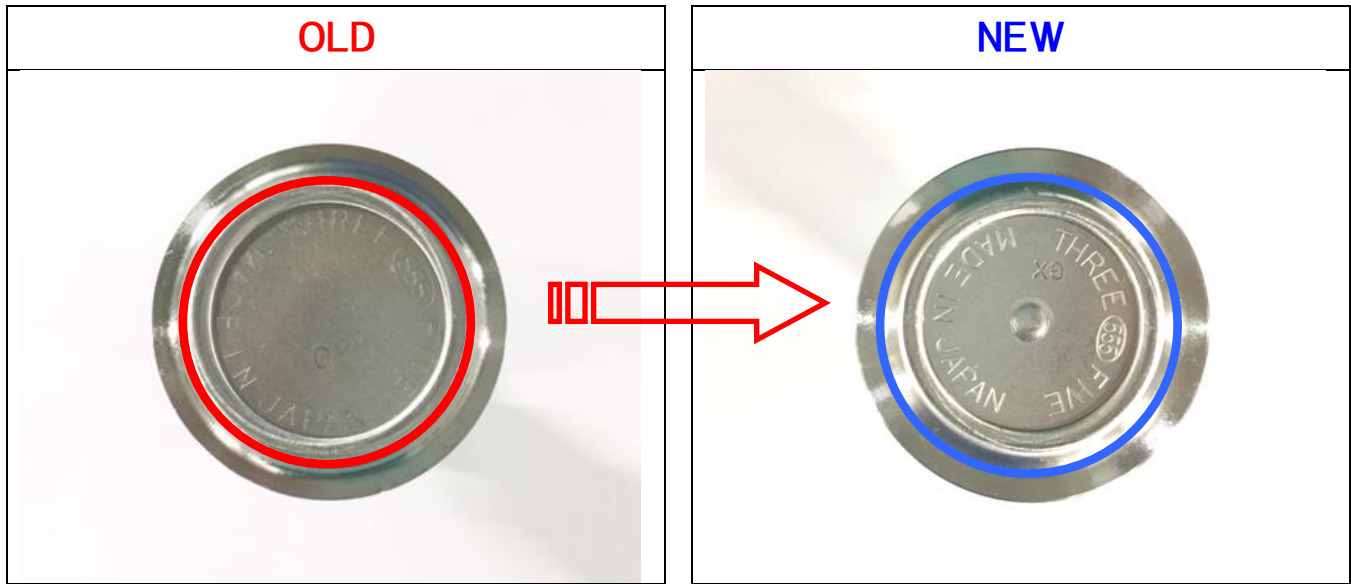

Product Information

◆ Appearance and figure will be changed as following pictures.

555 No.	The new shipment starts from	555 No.	The new shipment starts from
SA-3342R	END OF DECEMBER, 2018	SB-6272	END OF DECEMBER, 2018
SA-3342L	END OF DECEMBER, 2018	SB-7562	END OF DECEMBER, 2018
SA-3472R	END OF DECEMBER, 2018	SB-B172	END OF DECEMBER, 2018
SA-3472L	END OF DECEMBER, 2018	SB-H322	END OF DECEMBER, 2018
SA-3482R	END OF DECEMBER, 2018	SB-H412	END OF DECEMBER, 2018
SA-3482L	END OF DECEMBER, 2018	SB-H442	END OF DECEMBER, 2018
SA-T892R	END OF DECEMBER, 2018	SB-S012	END OF DECEMBER, 2018
SA-T892L	END OF DECEMBER, 2018	SI-3260	END OF DECEMBER, 2018
SB-6242	END OF DECEMBER, 2018		

Discontinued Items

555 NO.	O. E. M. NO.	CAR NAME	M O D E L	YEAR	POSITION
~~SA-3322R~~	48068-97203 ©	MOVE	L901	02-	LOW R
~~SA-3322L~~	48069-97203 ©	MOVE	L901	02-	LOW L

※The above products will be unavailable here after.