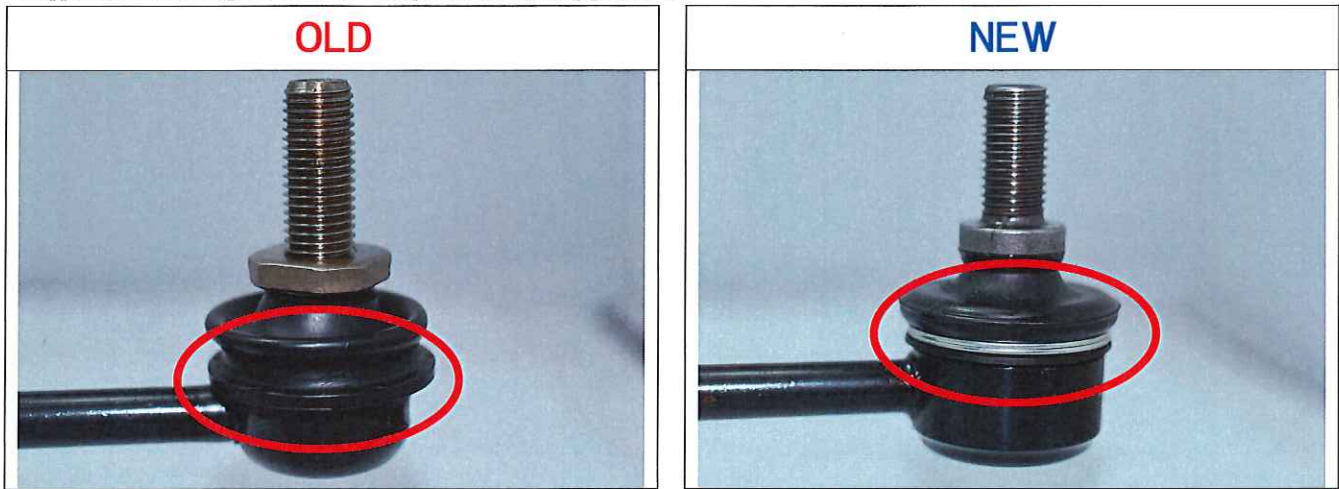

Product Information

◆ Appearance and figure will be changed as following pictures.

555 No.	The new shipment starts from
SL-1660	IMMEDIATLY
SL-1660-M	IMMEDIATLY
SL-4945R	IMMEDIATLY
SL-4945R-M	IMMEDIATLY
SL-4945L	IMMEDIATLY
SL-4945L-M	IMMEDIATLY
SL-6310R	IMMEDIATLY
SL-6310R-M	IMMEDIATLY
SL-6310L	IMMEDIATLY
SL-6310L-M	IMMEDIATLY
SL-6311R	IMMEDIATLY
SL-6311R-M	IMMEDIATLY
SL-6311L	IMMEDIATLY
SL-6311L-M	IMMEDIATLY
SL-H010	IMMEDIATLY
SL-H010-M	IMMEDIATLY
SL-H070R	IMMEDIATLY
SL-H070R-M	IMMEDIATLY
SL-H070L	IMMEDIATLY
SL-H070L-M	IMMEDIATLY