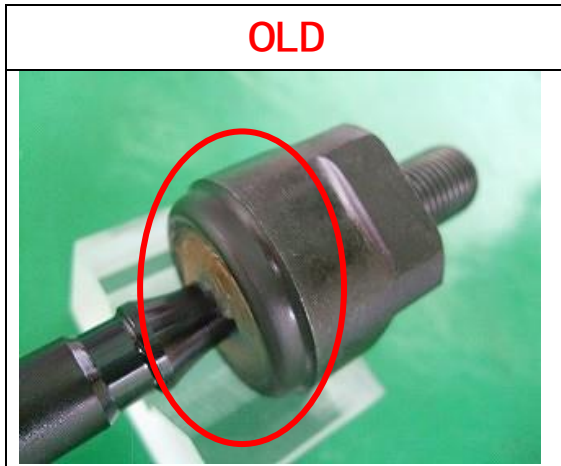

Catalogue page	555 NO.	CAR NAME	MODEL	YEAR	POSITION	/CARTON	START (DELIVERY)
91	SA-N072R	MICRA	K12E	02-	LOW R	8pcs	MIDDLE OF APRIL
91	SA-N072L	MICRA	K12E	02-	LOW L	8pcs	MIDDLE OF APRIL
93	SA-N612R	X-TRAIL	T31	07-	LOW R	3pcs	MIDDLE OF MAY
93	SA-N612L	X-TRAIL	T31	07-	LOW L	3pcs	MIDDLE OF MAY
98	SA-B181R	GALANT	E54A	94-	UP R	5pcs	MIDDLE OF MAY
98	SA-B181L	GALANT	E54A	94-	UP L	5pcs	MIDDLE OF MAY
101	SA-1631R	ATENZA MAZDA6	GG3P	02- 02-	UP R	5pcs	MIDDLE OF APRIL
101	SA-1631L	ATENZA MAZDA6	GG3P	02- 02-	UP L	5pcs	MIDDLE OF APRIL
102	SA-1872R	FAMILIA	BJEP	98-	LOW R	6pcs	MIDDLE OF FEBRUARY
102	SA-1872L	FAMILIA	BJEP	98-	LOW L	6pcs	MIDDLE OF FEBRUARY
131	SL-T700R	HIACE REGIUS	KCH40	97-99	FRONT R	100pcs	END OF DECEMBER
131	SL-T700R-M	HIACE REGIUS	KCH40	97-99	FRONT R with 2 nuts	100pcs	END OF DECEMBER
131	SL-T700L	HIACE REGIUS	KCH40	97-99	FRONT L	100pcs	END OF DECEMBER
131	SL-T700L-M	HIACE REGIUS	KCH40	97-99	FRONT L with 2 nuts	100pcs	END OF DECEMBER

Note 1: New items are not listed on the back "555" catalogues (~Vol. 16).

Note 2: START (DELIVERY) indicates available date.

Please refer to "Product information" in the Following pages.

Product Information①

◆ Appearance and figure will be changed as following pictures.

※START (DELIVERY) of new type is the end of December, 2015.

555 No.
SR-4800