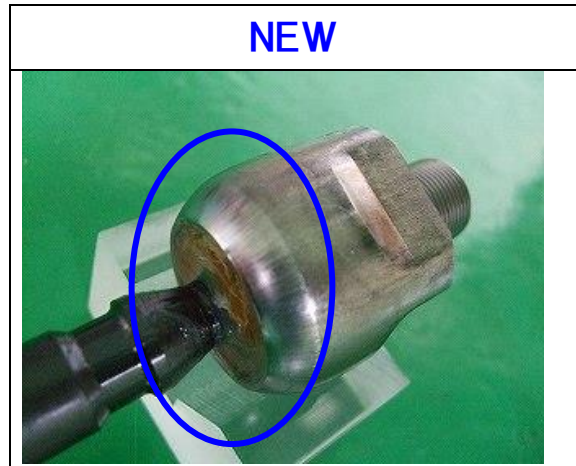

Catalogue page	555 NO.	CAR NAME	MODEL	YEAR	POSITION	/CARTON	START (DELIVERY)
91	SA-N072R	MICRA	K12E	02-	LOW R	8pcs	MIDDLE OF APRIL
91	SA-N072L	MICRA	K12E	02-	LOW L	8pcs	MIDDLE OF APRIL
93	SA-N612R	X-TRAIL	T31	07-	LOW R	3pcs	MIDDLE OF MAY
93	SA-N612L	X-TRAIL	T31	07-	LOW L	3pcs	MIDDLE OF MAY
98	SA-B181R	GALANT	E54A	94-	UP R	5pcs	MIDDLE OF MAY
98	SA-B181L	GALANT	E54A	94-	UP L	5pcs	MIDDLE OF MAY
101	SA-1631R	ATENZA MAZDA6	GG3P	02- 02-	UP R	5pcs	MIDDLE OF APRIL
101	SA-1631L	ATENZA MAZDA6	GG3P	02- 02-	UP L	5pcs	MIDDLE OF APRIL
102	SA-1872R	FAMILIA	BJEP	98-	LOW R	6pcs	MIDDLE OF FEBRUARY
102	SA-1872L	FAMILIA	BJEP	98-	LOW L	6pcs	MIDDLE OF FEBRUARY
131	SL-T700R	HIACE REGIUS	KCH40	97-99	FRONT R	100pcs	END OF DECEMBER
131	SL-T700R-M	HIACE REGIUS	KCH40	97-99	FRONT R with 2 nuts	100pcs	END OF DECEMBER
131	SL-T700L	HIACE REGIUS	KCH40	97-99	FRONT L	100pcs	END OF DECEMBER
131	SL-T700L-M	HIACE REGIUS	KCH40	97-99	FRONT L with 2 nuts	100pcs	END OF DECEMBER

Note 1: New items are not listed on the back "555" catalogues (~Vol. 16).

Note 2: START (DELIVERY) indicates available date.

Please refer to "Product information" in the Following pages.

Product Information①

◆ Appearance and figure will be changed as following pictures.

※START (DELIVERY) of new type is the end of December, 2015.

555 No.
SR-4800