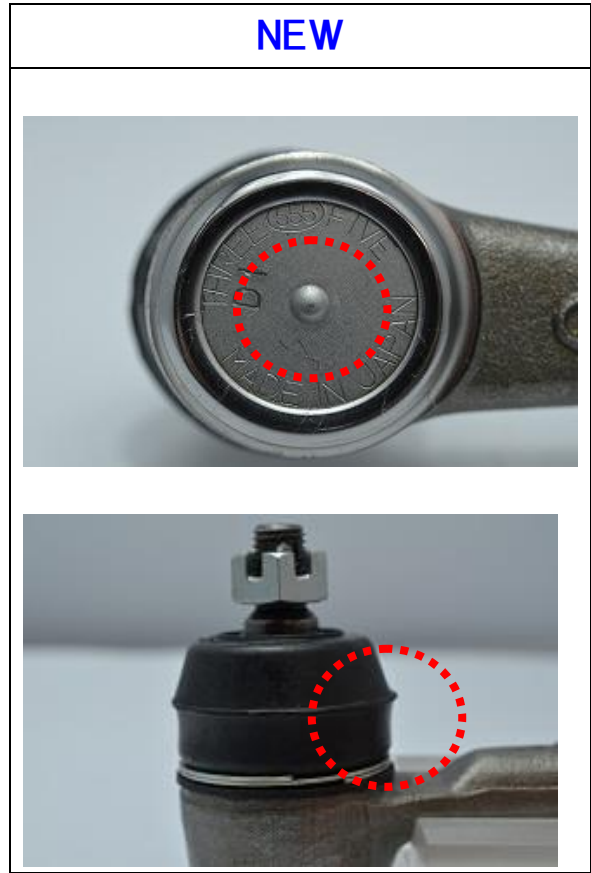

**THE BEST QUALITY PARTS
FROM THE MOST ADVANCED MFG. FACILITIES**

*Tie Rod End. Side Rod Assy. Ball Joint. Idler Arm.
Pitman Arm. Center Link. Drag Link. Inner Arm Shaft.*

ISO9001

New Products

Catalogue page	555 NO.	CAR NAME	MODEL	YEAR	POSITION	/CARTON	START (DELIVERY)
123	SL-T800	SIENNA	ASL30	10-	FRONT R/L	40pcs	END OF SEPTEMBER
123	SL-T800-M	SIENNA	ASL30	10-	FRONT R/L with 2 nuts	40pcs	END OF SEPTEMBER

Note 1: New items are not listed on the back "555" catalogues (~Vol. 15).

Note 2: START (DELIVERY) indicates available date.

Product Information①

◆SE-7261 will be changed from Metal type to Plastic type as shown in the following pictures.