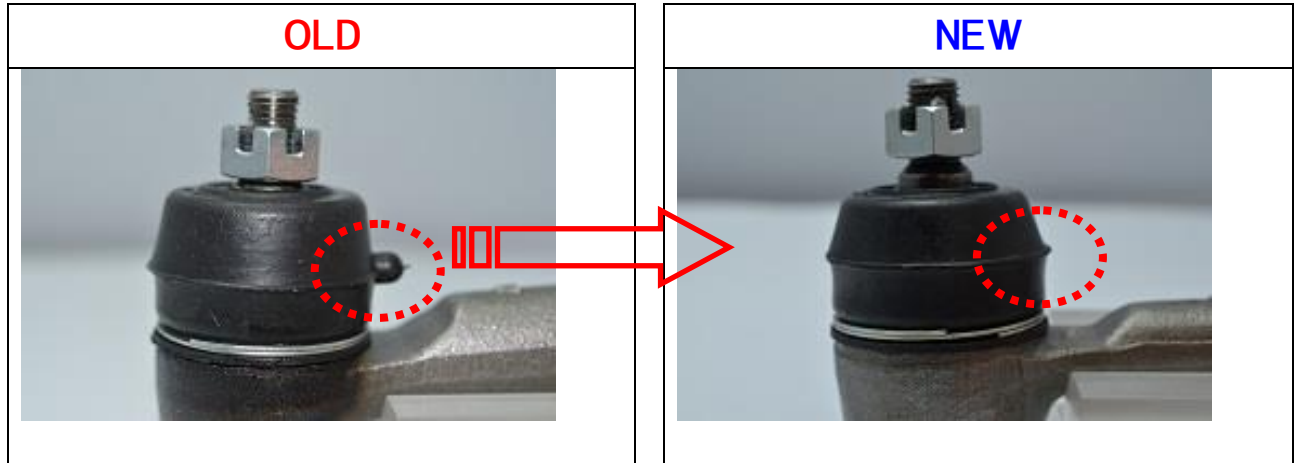

Product Information③

The dust cover will be changed as shown in the following pictures.

555 No.	The new shipment starts from
SB-2482	END OF MAY
SB-2722	END OF MAY
SB-2832	END OF MAY
SB-2852	END OF MAY

Part to be Discontinued

555 No.
SB-1212

※They are not available with this information.