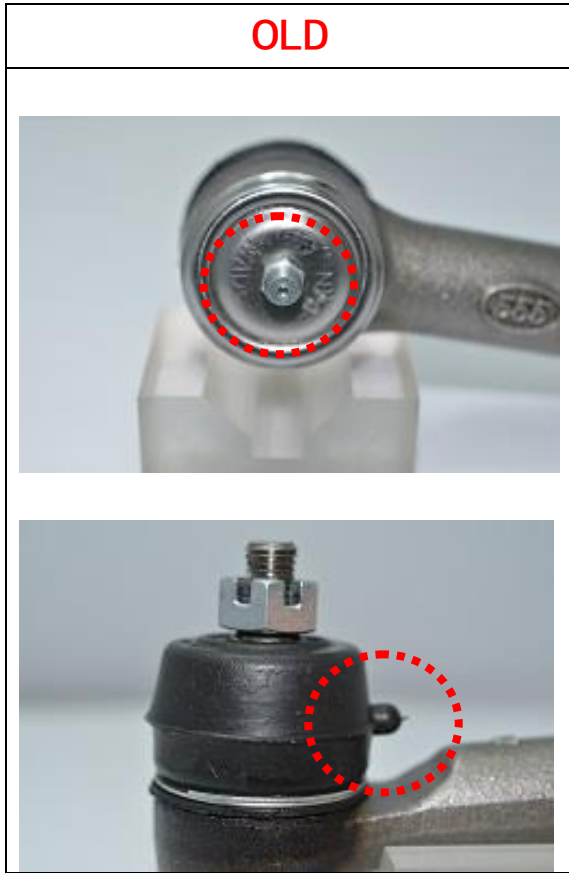

**THE BEST QUALITY PARTS
FROM THE MOST ADVANCED MFG. FACILITIES**

*Tie Rod End. Side Rod Assy. Ball Joint. Idler Arm.
Pitman Arm. Center Link. Drag Link. Inner Arm Shaft.*

ISO9001

New Products

Catalogue page	555 NO.	CAR NAME	MODEL	YEAR	POSITION	/CARTON	START (DELIVERY)
123	SL-T800	SIENNA	ASL30	10-	FRONT R/L	40pcs	END OF SEPTEMBER
123	SL-T800-M	SIENNA	ASL30	10-	FRONT R/L with 2 nuts	40pcs	END OF SEPTEMBER

Note 1: New items are not listed on the back "555" catalogues (~Vol. 15).

Note 2: START (DELIVERY) indicates available date.

Product Information①

◆SE-7261 will be changed from Metal type to Plastic type as shown in the following pictures.