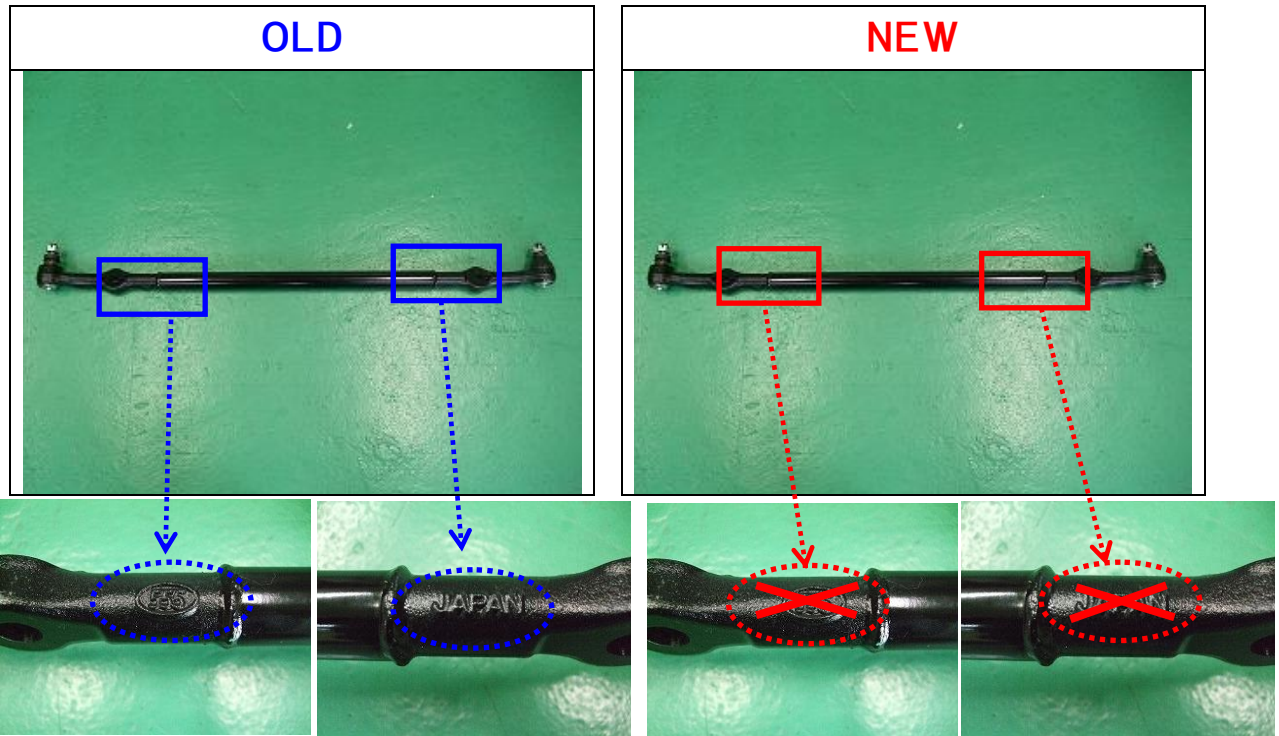

Product Information②

◆“JAPAN” and “555” mark of the items on following list will be changed as pictures bellow.

555 No.	The new shipment starts from
SC-4675	BEGINNING OF SEPTEMBER
SC-4825	BEGINNING OF SEPTEMBER
SC-N405	BEGINNING OF DECEMBER