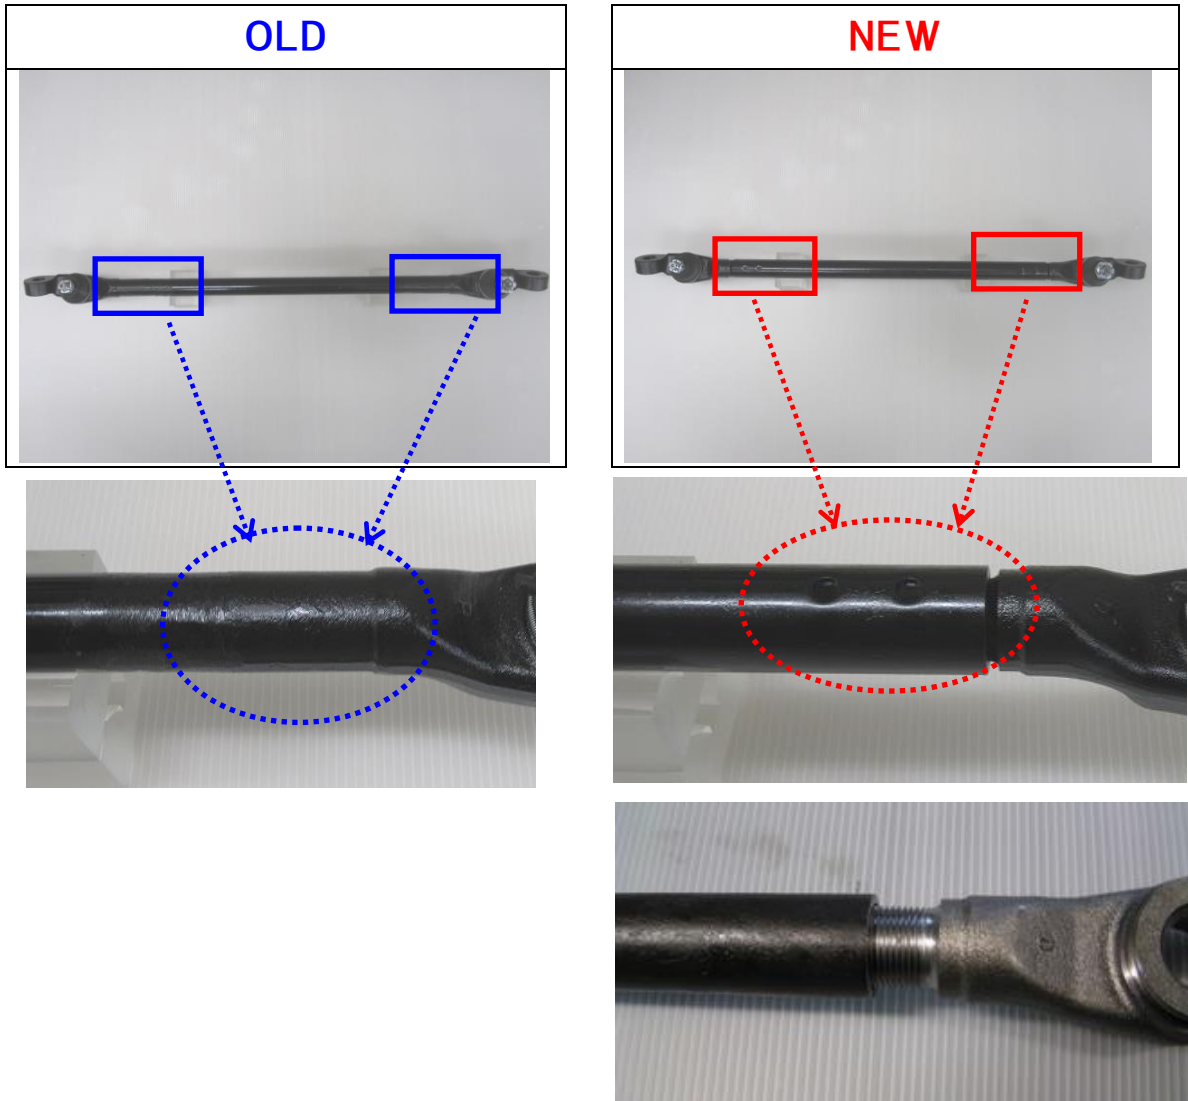

Product Information②

- ◆ The following Ball Joint Lower will change from Metal type to Plastic type as shown in the following pictures. 555 No. will also change as follows.

OLD	NEW	The new shipment starts from
SB-3744R	SB-3746R	SEPTEMBER, 1, 2014
SB-3744L	SB-3746L	SEPTEMBER, 1, 2014
SB-3764R	SB-3766R	SEPTEMBER, 20, 2014
SB-3764L	SB-3766L	SEPTEMBER, 20, 2014
SB-3834R	SB-3836R	SEPTEMBER, 20, 2014
SB-3834L	SB-3836L	SEPTEMBER, 20, 2014
SB-3794R	SB-3796R	SEPTEMBER, 1, 2014
SB-3794L	SB-3796L	SEPTEMBER, 1, 2014
SB-3794R-M	SB-3796R-M	SEPTEMBER, 1, 2014
SB-3794L-M	SB-3796L-M	SEPTEMBER, 1, 2014
SB-3804R	SB-3806R	SEPTEMBER, 1, 2014
SB-3804L	SB-3806L	SEPTEMBER, 1, 2014
SB-3862R	SB-3866R	SEPTEMBER, 1, 2014
SB-3862L	SB-3866L	SEPTEMBER, 1, 2014
SB-3862R-M	SB-3866R-M	SEPTEMBER, 1, 2014
SB-3862L-M	SB-3866L-M	SEPTEMBER, 1, 2014
SB-3984R	SB-3986R	SEPTEMBER, 1, 2014
SB-3984L	SB-3986L	SEPTEMBER, 1, 2014
SB-3984R-M	SB-3986R-M	SEPTEMBER, 1, 2014
SB-3984L-M	SB-3986L-M	SEPTEMBER, 1, 2014
SB-T282R	SB-T286R	SEPTEMBER, 1, 2014
SB-T282L	SB-T286L	SEPTEMBER, 1, 2014

Product Information③

◆ Appearance and figure will be changed as following pictures.

Sleeve(Tube) is joined to Socket tightly with screws and punches.

555 No.	The new shipment starts from
SC-4670	END OF SEPTEMBER
SC-4671	END OF SEPTEMBER
SC-4675	END OF SEPTEMBER
SC-7540	END OF OCTOBER