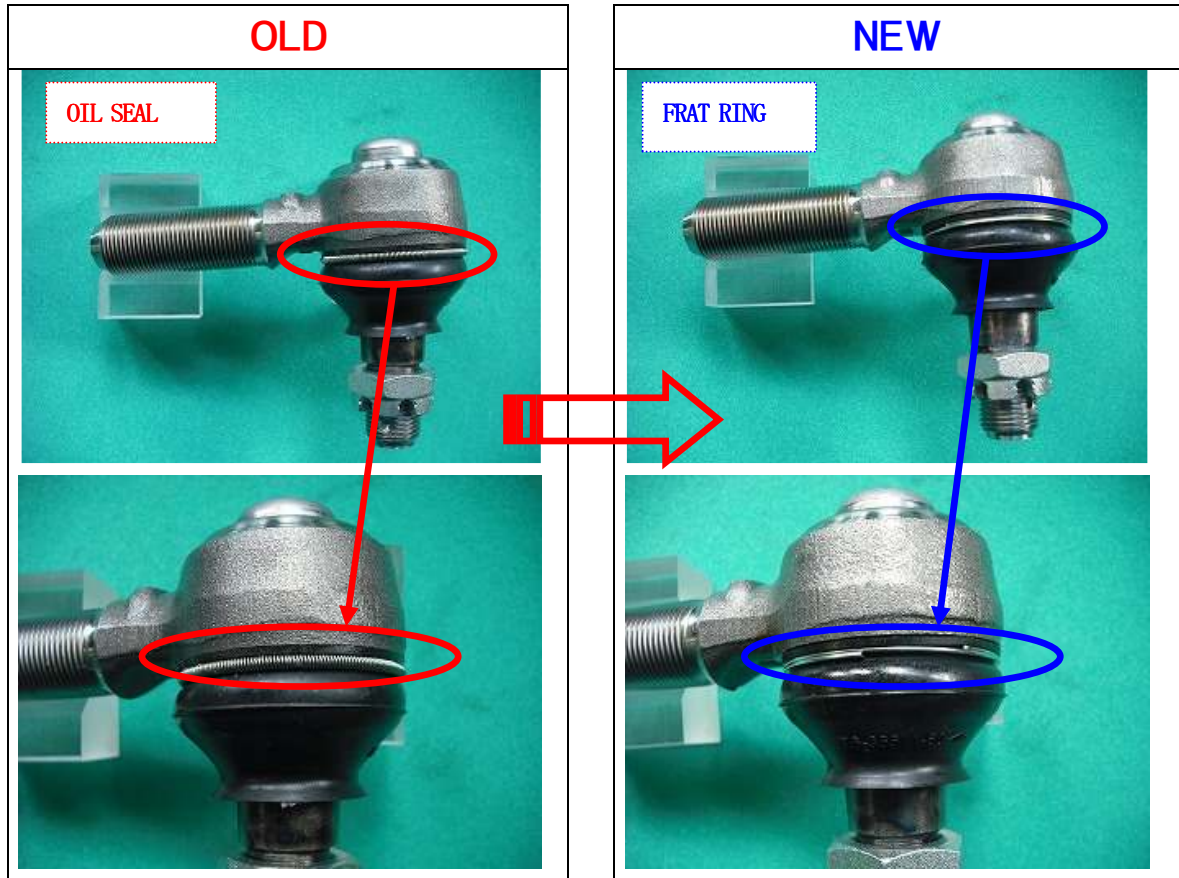

Product Information①

◆The OIL SEAL will be changed to the FRAT RING as follows.

※It will be changed immediately.

555 No.
SE-2561R
SE-2561L
SE-3551
SE-3552