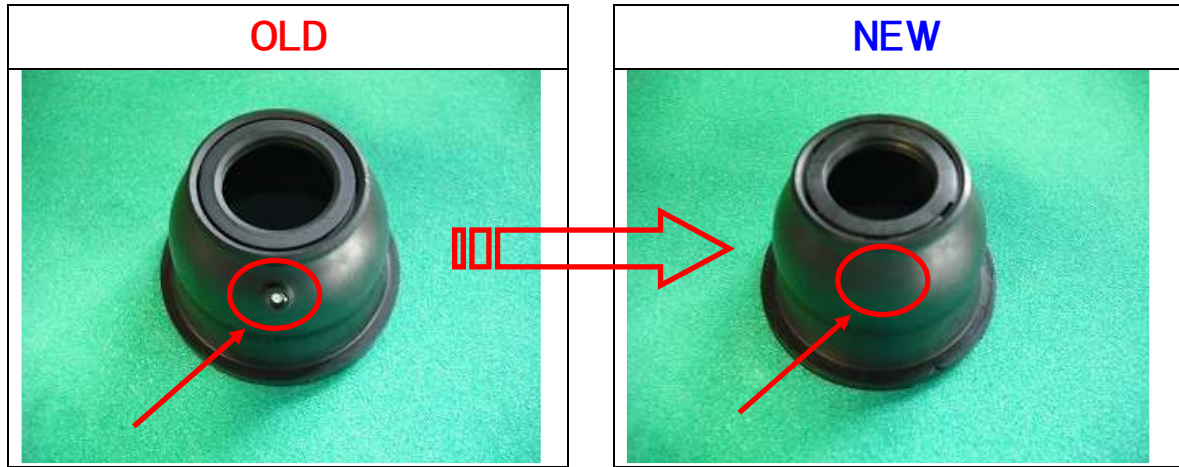

Product Information②

The dust cover will be changed as shown in the following pictures.

555 No.	The new shipment starts from
SB-2972	END OF SEPTEMBER
SB-3752R	END OF SEPTEMBER
SB-3752L	END OF SEPTEMBER
SB-T054	END OF SEPTEMBER
SB-T082	END OF SEPTEMBER
SB-T112	END OF SEPTEMBER
SB-T172R	END OF SEPTEMBER
SB-T172L	END OF SEPTEMBER
SB-T222	END OF SEPTEMBER
SB-4972	BEGINNING OF JULY
SB-N212	BEGINNING OF JULY
SC-4820	END OF JULY
SC-4830	END OF JULY