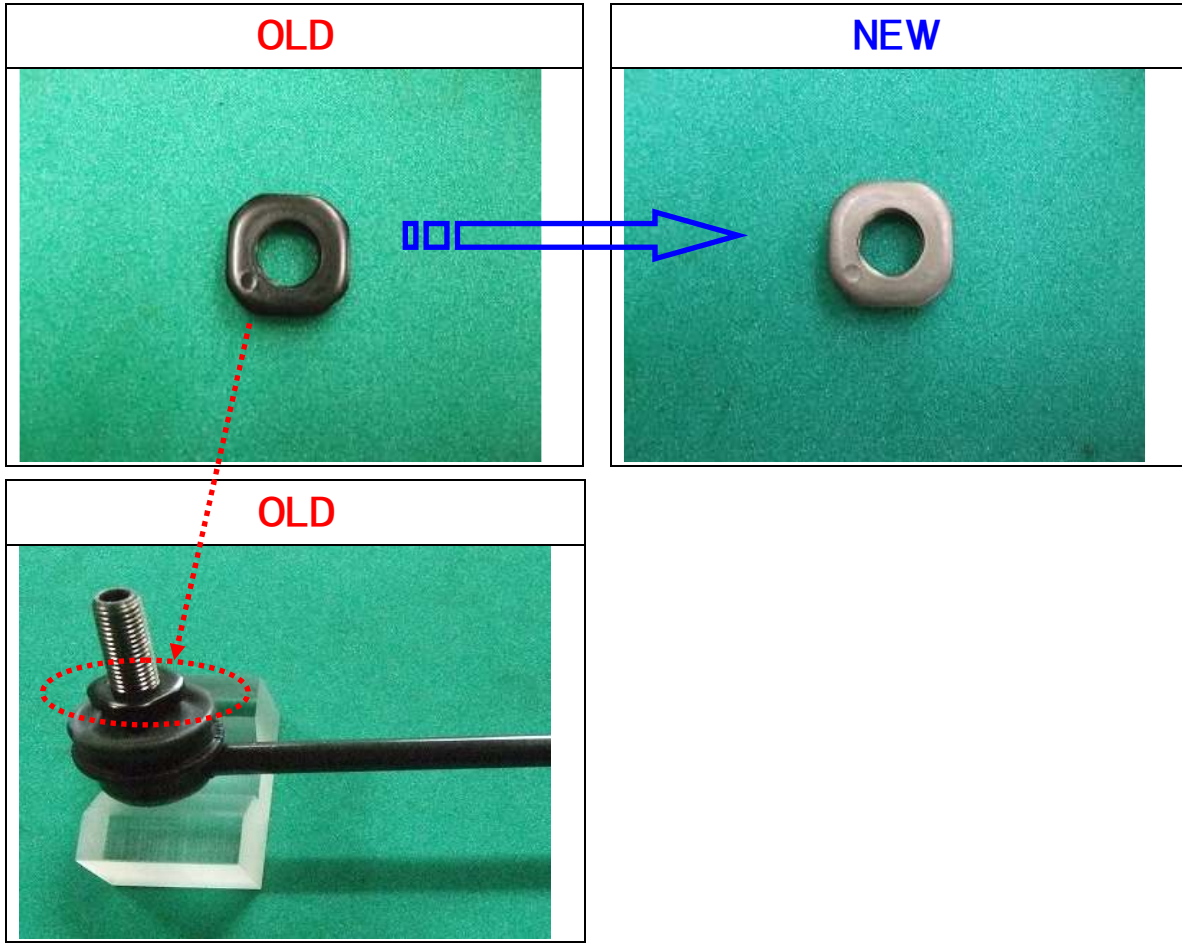

Product Information

◆The Plate Washer will change as shown below.

※It will be changed immediately.

555 No.
SL-1630R
SL-1630L
SL-1660
SL-1680
SL-4945R
SL-4945L
SL-6310R
SL-6310L
SL-6311R
SL-6311L
SL-H010
SL-H070R
SL-H070L